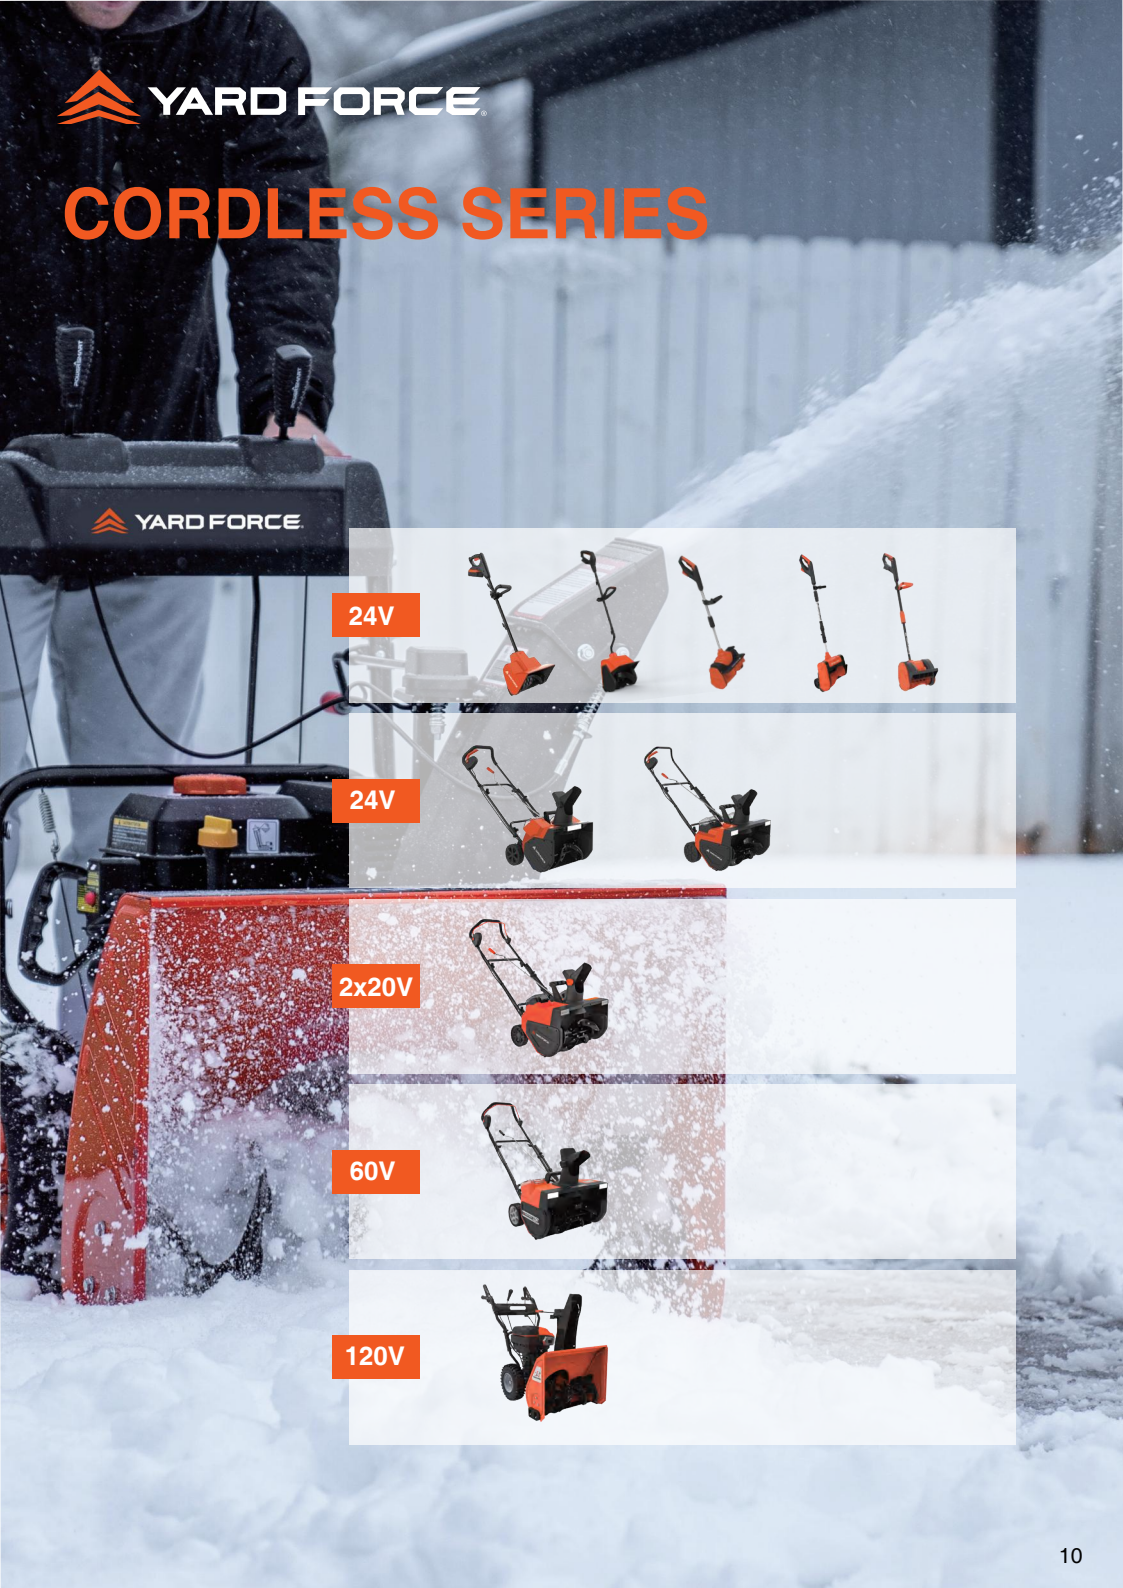

CORDLESS SERIES

24V